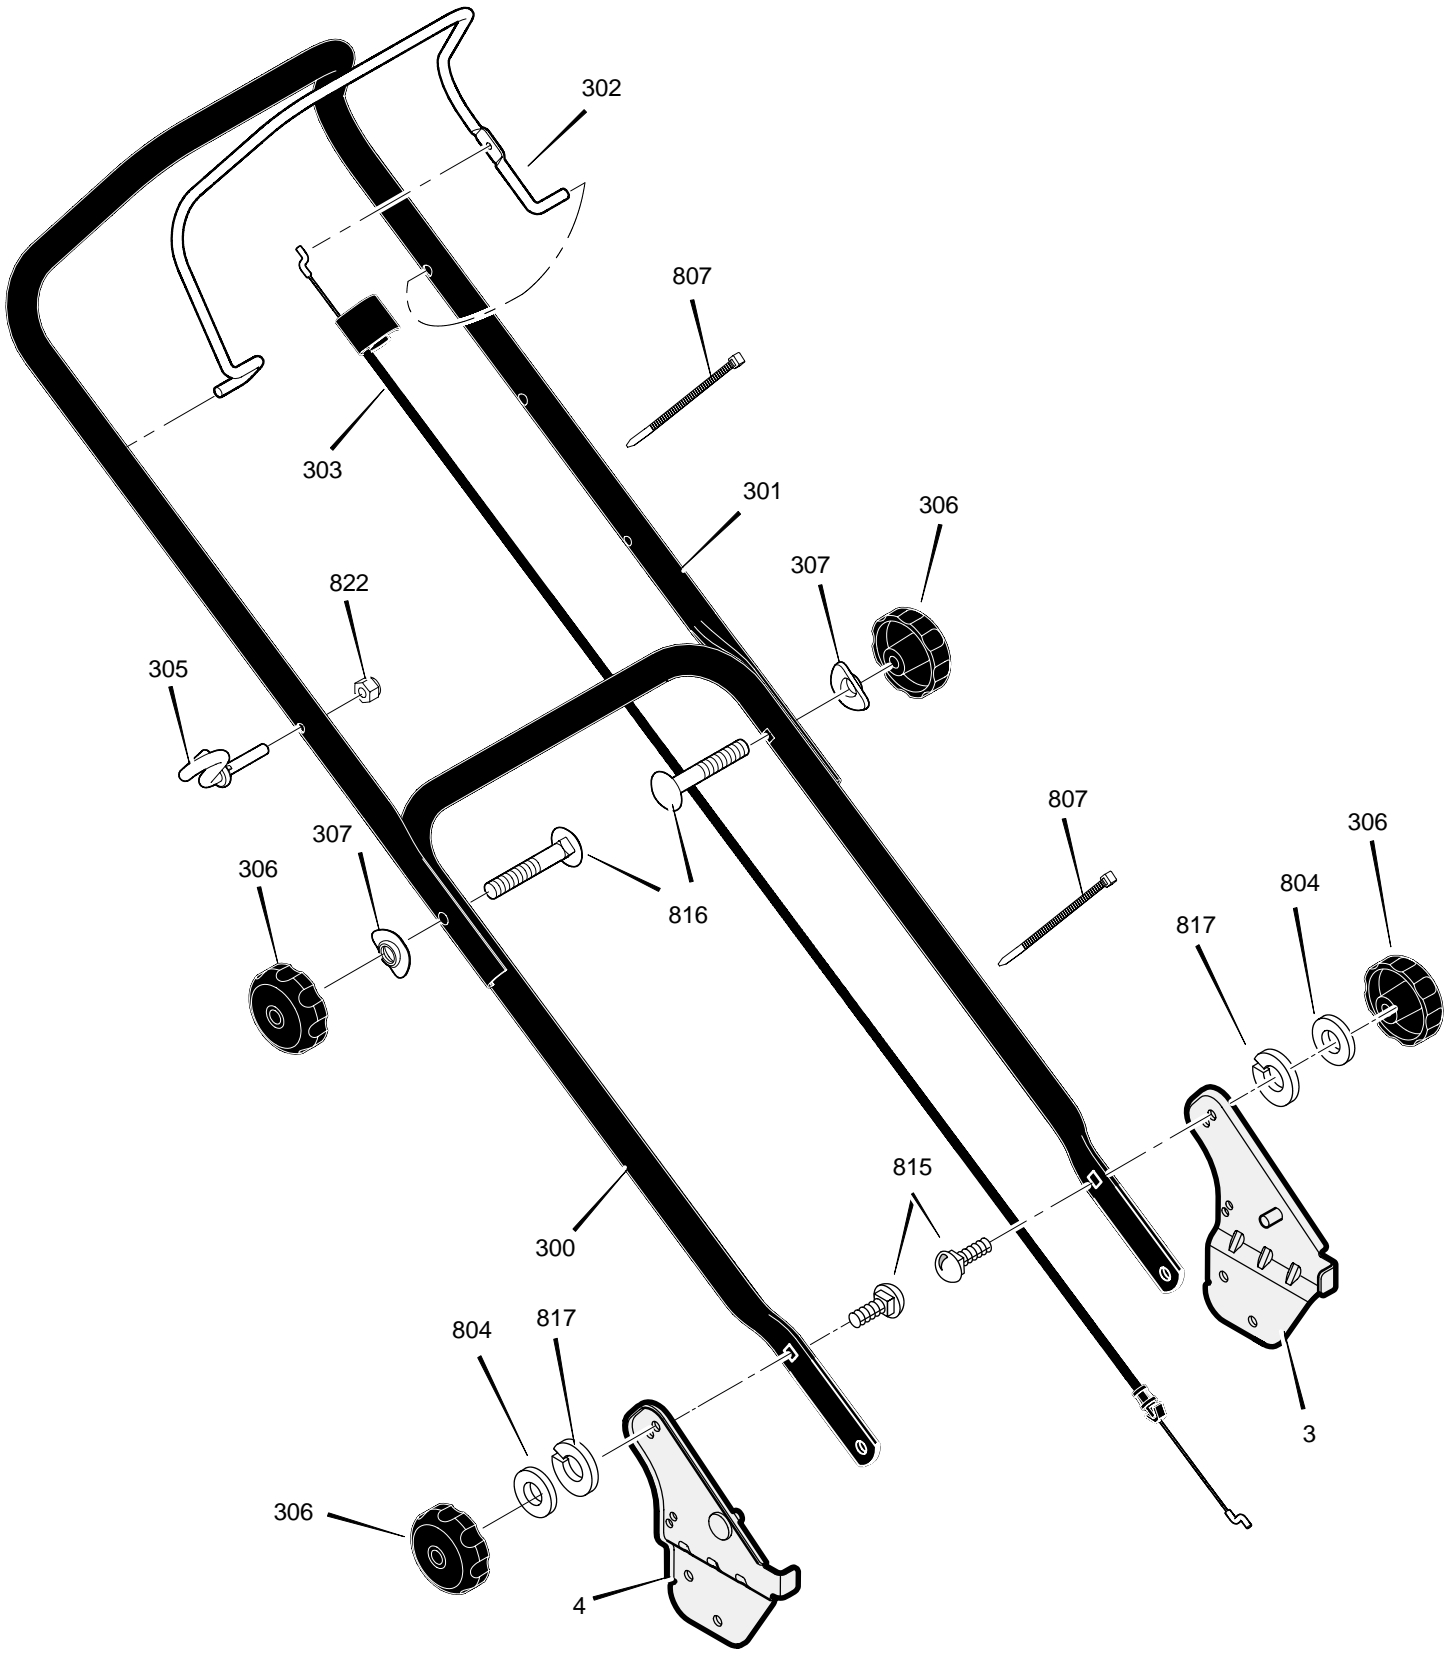

10/11/07

MOWER HOUSING ASSEMBLY 880420x51N

**OWNER'S MANUAL
1001**

**DECAL KIT
1000**

10/11/07

MOWER HOUSING ASSEMBLY 880420x51N

10/11/07

MOWER ASSEMBLY PARTS LIST 880420x51N

Key No.	Part No.	Description	Key No.	Part No.	Description
1	*****	Engine	303	700158	Cable, Engine Stop
2	700189	Housing Assy	305	672510MA	Guide, Rope
3	700141	Bracket Assy, LH Handle	306	700145	Knob
4	700142	Bracket Assy, RH Handle	307	700148	Washer, Formed
6	700162	Blade	800	0025x6MA	Bolt, Engine
7	700000	Blade Adapter, Push	801	700011	Bolt, Blade
8	700099	Door, Rear	802	1101989MA	Washer, Belleville
9	700095	Rod, Rear Door	804	700150	Washer
10	700001	Spring, Torsion Rear Door	805	700002	Nut, Nylon Locknut
11	700208	Frame Assy	807	700010	Tie, Cable
12	700100	Bag Assy	808	015x84MA	Nut, Flange
200	700199	Wheel, Rear	809	26x245MA	Screw, Self Tapping
201	700195	Hubcap, Rear	815	700146	Bolt, Carrige
202	700153	Wheel, Front	816	002x77MA	Bolt, Carriage
203	700155	Hubcap, Front	817	700078	Washer, Lock
204	700092	Height Adjuster Assy, Left	818	700156	Nut, Speed
205	700093	Height Adjuster Assy, Right	822	15x116MA	Hex Lock Nut
216	700151	Grip, Height Adj.	824	015x88MA	Nut, Flange
300	700222	Handle, Lower	830	48901MA	Screw
301	700097	Handle, Upper	1000	700269	Decal Kit
302	700186	Lever, Engine Stop	1001	700274	Manual Kit