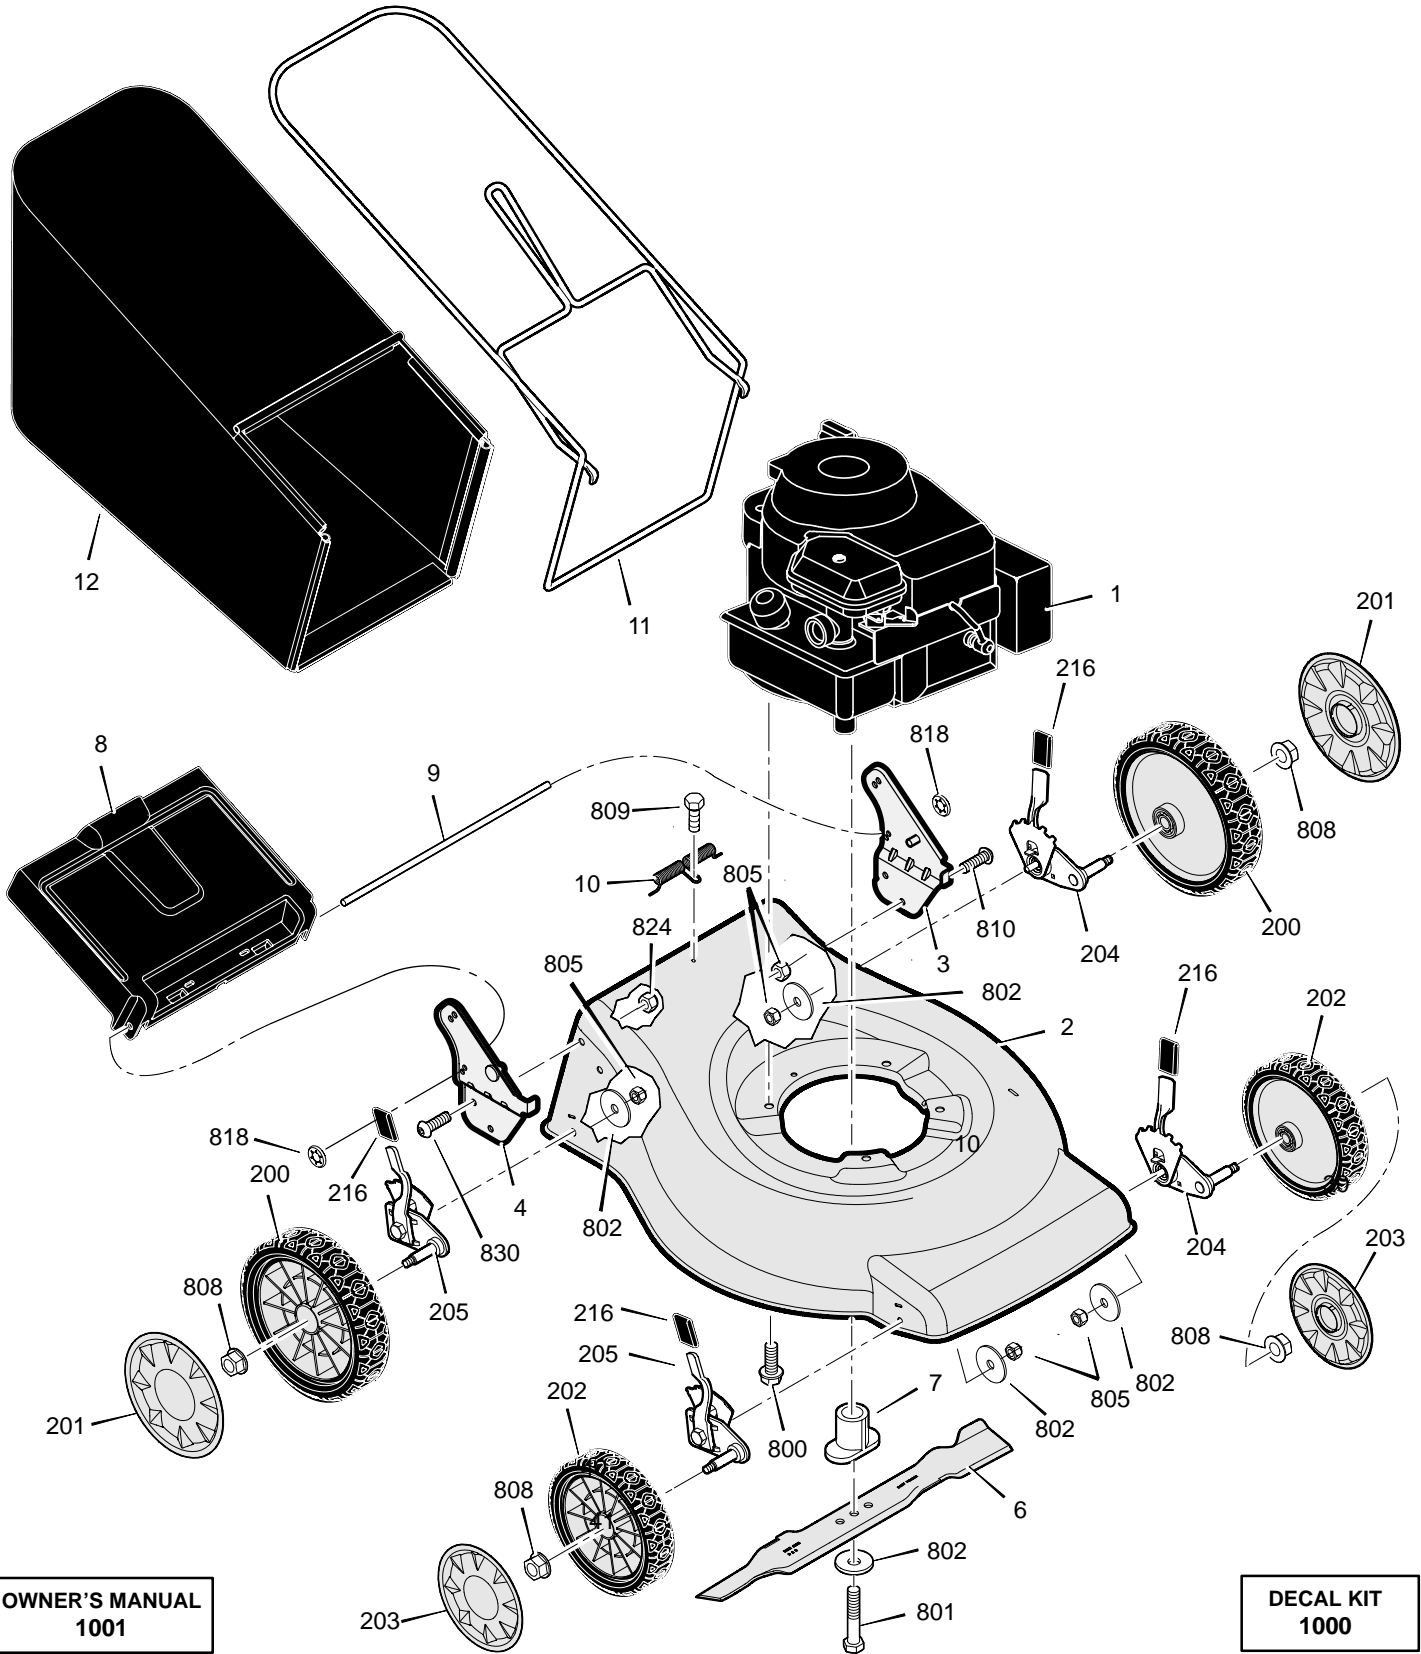

10/11/07

MOWER HOUSING ASSEMBLY 880420x51N

**OWNER'S MANUAL
1001**

**DECAL KIT
1000**

10/11/07

MOWER HOUSING ASSEMBLY 880420x51N

10/11/07

MOWER ASSEMBLY PARTS LIST 880420x51N

Key No.	Part No.	Description	Key No.	Part No.	Description
1	*****	Engine	303	700158	Cable, Engine Stop
2	700189	Housing Assy	305	672510MA	Guide, Rope
3	700141	Bracket Assy, LH Handle	306	700145	Knob
4	700142	Bracket Assy, RH Handle	307	700148	Washer, Formed
6	700162	Blade	800	0025x6MA	Bolt, Engine
7	700000	Blade Adapter, Push	801	700011	Bolt, Blade
8	700099	Door, Rear	802	1101989MA	Washer, Belleville
9	700095	Rod, Rear Door	804	700150	Washer
10	700001	Spring, Torsion Rear Door	805	700002	Nut, Nylon Locknut
11	700208	Frame Assy	807	700010	Tie, Cable
12	700100	Bag Assy	808	015x84MA	Nut, Flange
200	700199	Wheel, Rear	809	26x245MA	Screw, Self Tapping
201	700195	Hubcap, Rear	815	700146	Bolt, Carrige
202	700153	Wheel, Front	816	002x77MA	Bolt, Carriage
203	700155	Hubcap, Front	817	700078	Washer, Lock
204	700092	Height Adjuster Assy, Left	818	700156	Nut, Speed
205	700093	Height Adjuster Assy, Right	822	15x116MA	Hex Lock Nut
216	700151	Grip, Height Adj.	824	015x88MA	Nut, Flange
300	700222	Handle, Lower	830	48901MA	Screw
301	700097	Handle, Upper	1000	700269	Decal Kit
302	700186	Lever, Engine Stop	1001	700274	Manual Kit